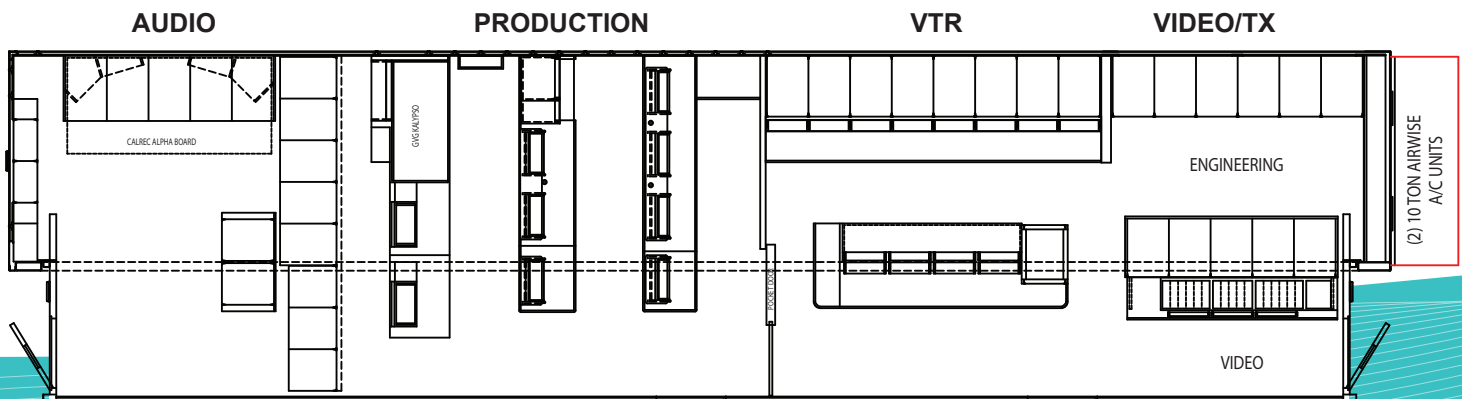

LENSES

- (1) Canon XJ100x9.5 Zoom Lens 16:9 / 4:3
  - (2) Canon HJ86x9.5 Zoom Lenses 16:9 / 4:3
  - (5) Canon HJ72x9.5 Zoom Lenses 16:9 / 4:3
    w/ full servo controls and manual kits
    built in heaters
  - (4) Canon HJ21x8 ENG lenses. 16:9 / 4:3
    w/ semi Servo kits for Studio Config
  - (2) Canon HJ11x4.7 ENG lenses 16:9 / 4:3
2. *Available on request
   Canon HJ11x4.7 ENG lenses 16:9 Available on request*

INTERCOM / COMMUNICATIONS

- RTS Adam Intercom 120x120 matrix
  w/ 16 IFB Channels
  16 Camera ISO
  21 KP-32/96 Master Stations
  24 BP-325 Beltpacks
  20 Assignable 2-W drops
- (5) Telephone Hybrids

AUDIO CONSOLE

- Calrec Alpha 100 - 72 Faders - 108CH
  w/ 36 Mono/72 Stereo
  80 AES/96 Analog Inputs
  48 Multi Tracks/20 Auxes
  8 Stereo subgroups
  4 5.1/Stereo/Mono Masters
  Surround Spill & Delay Modules

AUDIO EQUIPMENT

- (2) Digicart II Plus w/ Zip Drive
- (1) 8 Ch ENCO DAD Player Recorder
- (1) Sony MiniDisk
- (1) HHB CD - Player/Recorder
- (2) DBX 160A Mono Compressors
- (2) DBX 1066 Stereo Compressors
- (4) DBX DDP Digital Processor
  SRS Surround Encoding/Decoding
  SRS Stereo Synthesizer
  Dolby 'E' DP571 Encoder
  Dolby 'E' DP572 Decoder
  Dolby DP570 Audio Tool
  Dolby DP563 Surround Enc.
  Dolby LM100 Loudness Mtr

MICROPHONES

- (10) Senn Com Headsets HMD25-1
- (16) Sony ECM 77B Lavs
- (10) Audio-Technica AT-815B
- (6) Senn. MKH416
- (4) Senn. MKH 70 shotguns
- (4) Senn. ME 66
- (16) Electrovoice EV-635A/B
- (4) Electrovoice RE 50B

51 Foot Expando - 5' Deep