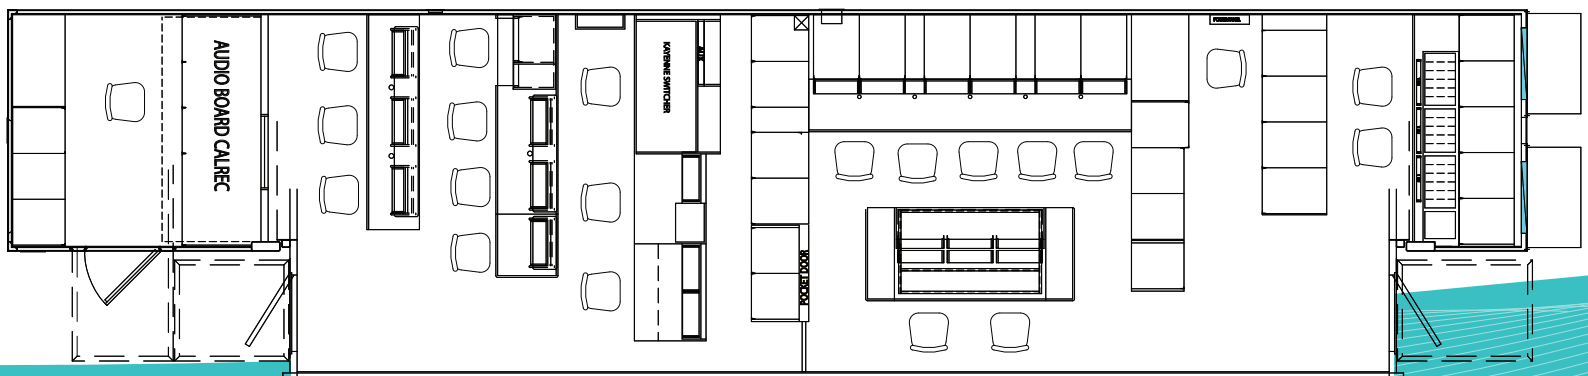

AUDIO

PRODUCTION

VTR

VIDEO/TX

38 Foot Expando - 4.5' Deep

TRIBUTE

innovative • flexible • adaptable

info@domeproductions.com
www.domeproductions.com