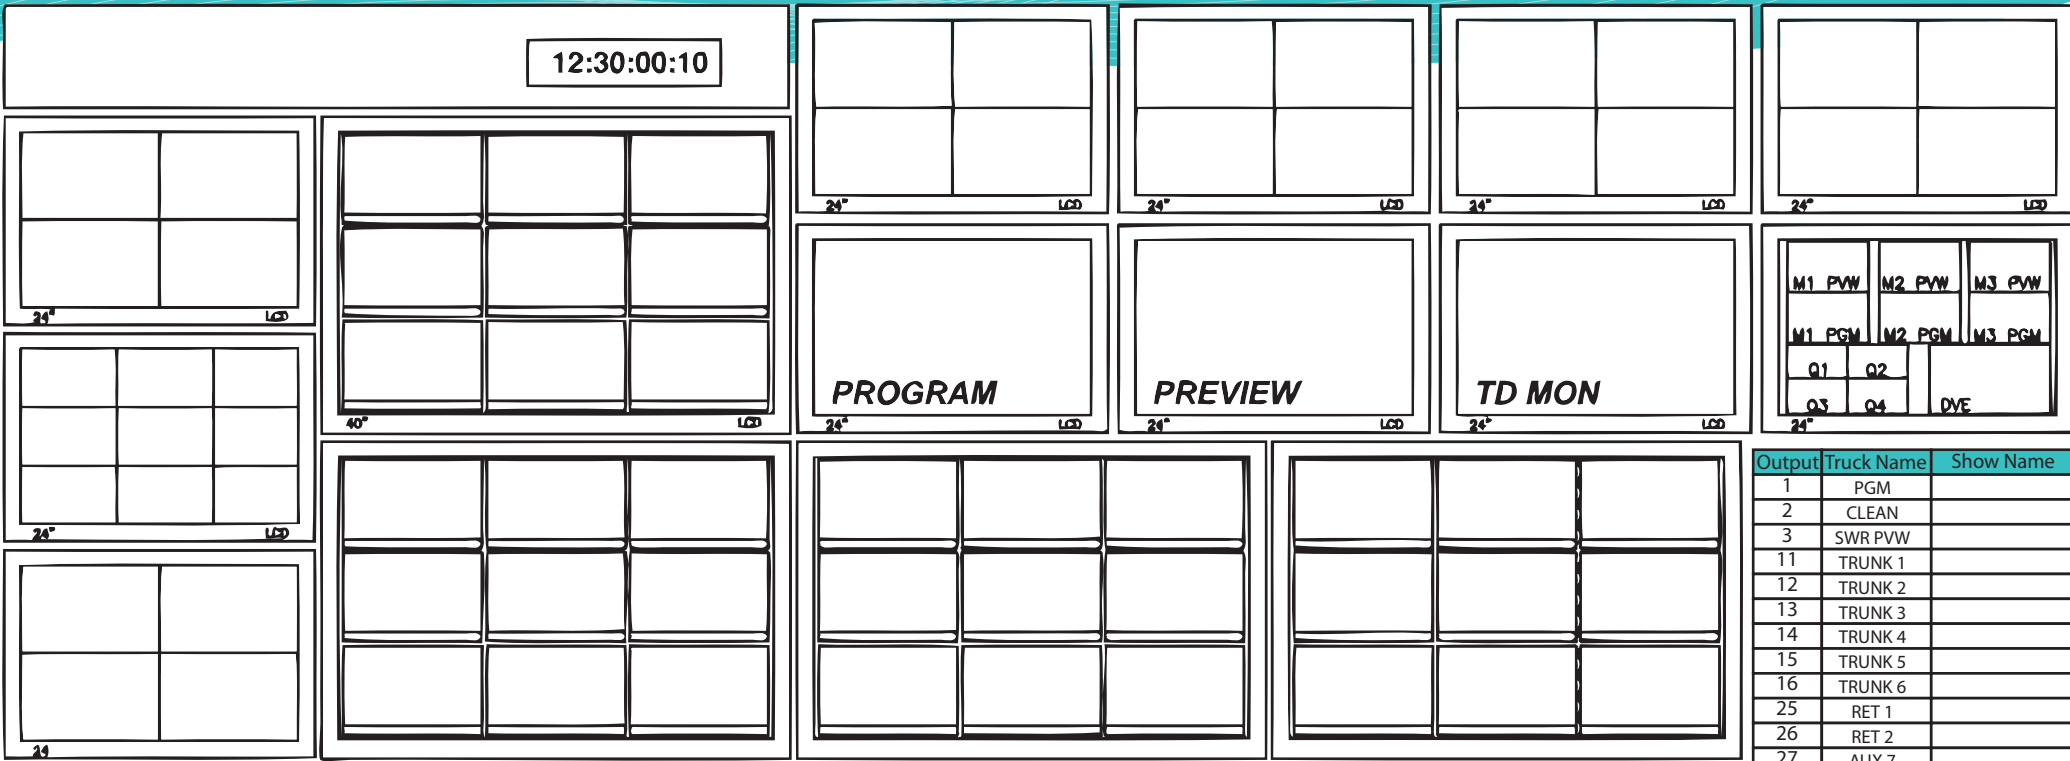

TRILLIUM HD

innovative • flexible • adaptable

Output	Truck Name	Show Name
1	PGM	
2	CLEAN	
3	SWR PVW	
11	TRUNK 1	
12	TRUNK 2	
13	TRUNK 3	
14	TRUNK 4	
15	TRUNK 5	
16	TRUNK 6	
25	RET 1	
26	RET 2	
27	AUX 7	

Note: The virtual monitors can be set up independantly in many different ways with as many feeds in as needed. This is only a suggestion.

Input	Truck Name	Show Name
1	CCU 1	
2	CCU 2	
3	CCU 3	
4	CCU 4	
5	CCU 5	
6	CCU 6	
7	CCU 7	
8	CCU 8	
9	CCU 9	
10	CCU 10	
11	CCU 11	
12	CCU 12	
13	CCU 13	
14	CCU 14	
15	CCU 15	
16	CCU 16	
17	EXT 1	
18	EXT 2	

Input	Truck Name	Show Name
19	EXT 3	
20	EXT 4	
21	EXT 5	
22	EXT 6	
23	EXT 7	
24	EXT 8	
25	EXT 9	
26	EXT 10	
27	EXT 11	
28	EXT 12	
29	EXT 13	
30	EXT 14	
31	EXT 15	
32	EXT 16	
33	EXT 17	
34	EXT 18	
35	EVS 1-1	
36	EVS 1-2	

Input	Truck Name	Show Name
37	EVS 1-3	
38	EVS 1-4	
39	EVS 2-1	
40	EVS 2-2	
41	EVS 2-3	
42	EVS 2-4	
43	EVS 3-1	
44	EVS 3-2	
45	EVS 3-3	
46	EVS 3-4	
47	EVS 4-1	
48	EVS 4-2	
49	EVS 4-3	
50	EVS 4-4	
51	EVS 5-1	
52	EVS 5-2	
53	EVS 5-3	
54	EVS 5-4	

Input	Truck Name	Show Name
55	EVS 6-1	
56	EVS 6-2	
57	EVS 6-3	
58	EVS 6-4	
59	EVS 71 SPOT A	
60	EVS 72 SPOT B	
61	EVS 73 SPOT C	
62	EVS 74 SPOT D	
63	VTR 1	
64	VTR 2	
65	VTR 3	
66	VTR 4	
67	VTR 5	
68	VTR 6	
69	VTR 7	
70	VTR 8	
71	VTR 9	
72	VTR 10	

Input	Truck Name	Show Name
73	TEST	
74	BLACK	
75	DVE FILL	
76	DVE KEY	
77	CG 1-1 FILL	
78	CG 1-2 FILL	
79	CG 2-1 FILL	
80	CG 2-2 FILL	
81	CG 1-1 KEY	
82	CG 1-2 KEY	
83	CG 2-1 KEY	
84	CG 2-2 KEY	
85	SPARE 1	
86	SPARE 2	
87	SPARE 3	
88	SPARE 4	
89	SPARE 5	
90	SPARE 6	

Event: _____

Date: _____