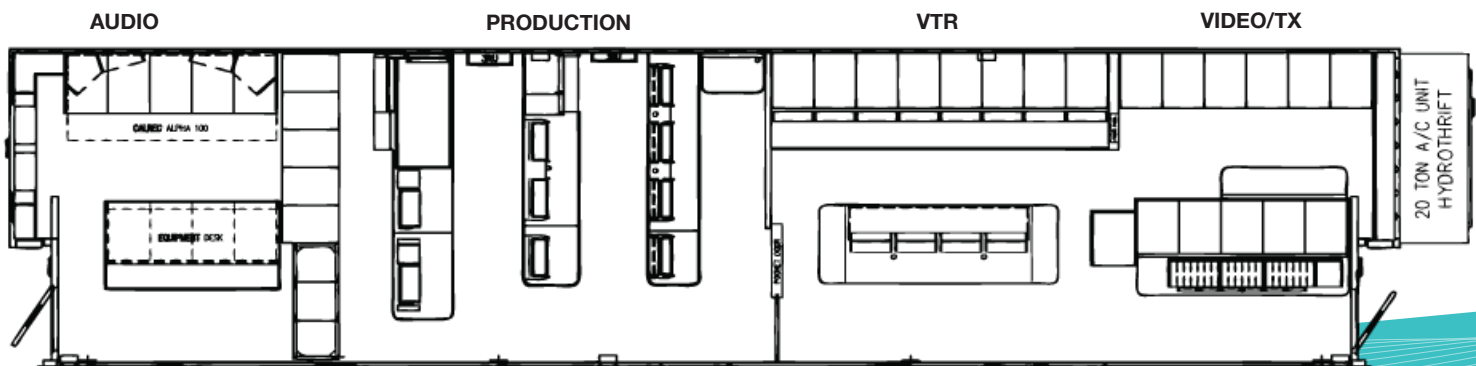

LENSES

(2) Canon XJ86x9.5 Zoom Lenses
(4) Canon XJ72x9.5 Zoom Lenses
w/ servo zoom controls ad manual kits
built in heaters
(4) Canon HJ22x7.6 ENG lenses
w/ semi Servo Kits
(2) Canon HJ11x4.7 ENG lenses
w/ semi Servo Kits

INTERCOM / COMMUNICATIONS

RTS Adam Intercom 128x128 matrix
w/ 16 IFB Channels
14 KP-12 Panels
16 KP-32 Master Stations
16 BP-325 Beltpacks
20 Assignable 2-W drops
(4) Telex Phone Hybrids
(2) Telos Hybrids
(1) RVON 16 Card

AUDIO CONSOLE

Calrec Sigma - 64 Faders
w/ Bluefin - 360 Equiv Mono Ch
64 Stereo AES/96 Analog Inputs
48 Multi Tracks/20 Auxes/2 MADI
8 Stereo Subgroups
4 5.1/Stereo/Mono masters
Surround Spill & Delay Modules
1 Madi I/O Path

AUDIO EQUIPMENT

(2) Digicart/E
(1) CD Player/Recorder
(1) ENCO 8 Ch. DAD Player/Encoder
(2) DBX 160A Mono Compressors
(2) DBX 1066 Stereo Compressors
(2) DBX DDP Digital Processor
Dolby E DP571 Encoder
Dolby E DP572 Decoder
Dolby DP570 Audio Tool
Dolby DP563 Surround Enc.
Dolby LM100 Loudness Mtr
Motorola Radio System
(2) Base Stations (RTS Interfaced)
(6) Radios

MICROPHONES

(6) Senn Com Headsets HMD25-1
(10) Sony ECM 77B Lavs
(8) Audio-Technica AT-815B
(4) Senn. MKH416
(2) Senn. MKH 70 shotguns
(2) Senn. ME 66
(10) Electrovoice EV-635A/B
(2) Electrovoice RE-50B

41 Foot Expando - 5 Deep

Mobile Specs

53 L x 13 -2 H x 8 -6 W
2 - 208V 3 Phase 200Amp
or
1-208V 3-Phase 300 Amp