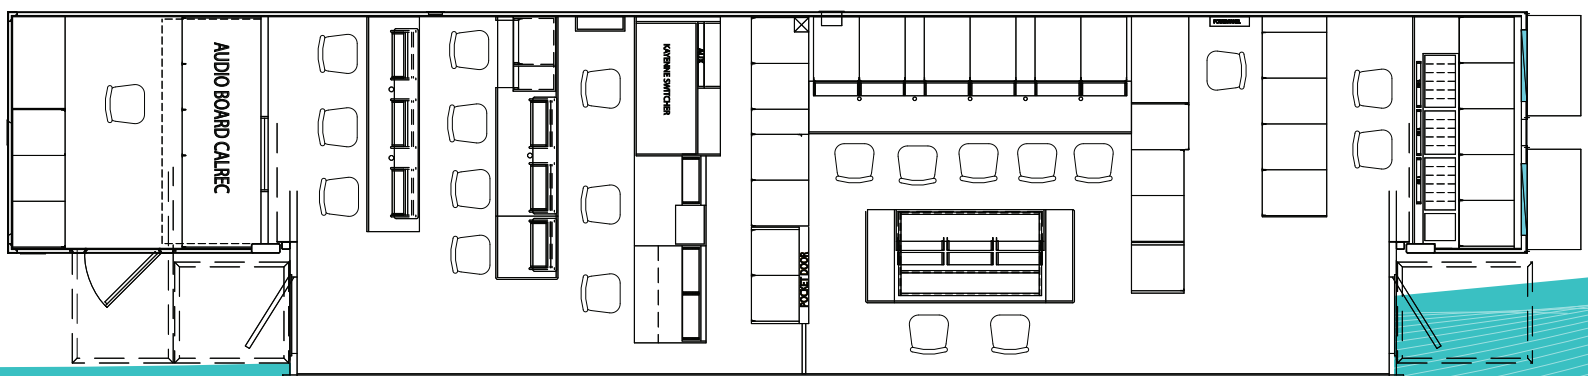

LENSES

(2) Canon J86x9.5 Zoom Lenses 16:9/4:3
(4) Canon J70x9.5 Zoom Lenses 16:9/4:3
w/ full servo controls and manual kits
built in heaters
(1) Canon J72x9.5
(3) Canon J21x8 ENG lenses 16:9/4:3
w/ semi Servo kits

MICROPHONES

(5) Senn Com Headsets HMD25-1
(10) Sony ECM 77B Lavs
(8) Audio-Technica AT-815B
(4) Senn. MKH416
(2) Senn. MKH 70 shotguns
(4) Senn. ME 66
(8) Electrovoice EV-635A/B
(2) Electrovoice RE 50B

AUDIO CONSOLE

Calrec S2 - 60 Channels
w/ 36 Mono Channels
24 Stereo Channels
24 Track Outputs
8 Stereo subgroups
2 Stereo Masters

AUDIO EQUIPMENT

(1) Digicart II Plus w/ Zip Drive
(1) Digicart II w/ Bernoulli
(1) Sony MiniDisk MDS-B5
(1) Sony CD - CDP-D11
(2) DBX 160A Mono Compressors
(4) DBX 1066 Stereo Compressors
(1) Aphex 105 Noise gate

INTERCOM / COMMUNICATIONS

RTS Adam Intercom 88x88 matrix
w/ 16 IFB Channels
14 Camera ISO
13 KP-96/98-7 Master Stations
15 BP-325 Beltpacks
20 Assignable 2-W drops
(1) Gentner Digital Hybrid
(4) Telex Phone Hybrids
Motorola Radio System
(6) Radios (RTS Interfaced)
(1) Base Stations
(5) Telephone Hybrids
Meridian Phone System
8 Phone Lines
14 Sets

AUDIO

PRODUCTION

VTR

VIDEO/TX

38 Foot Expando - 4.5' Deep

www.domeproductions.com

Mobile Specs

53 L x 13 -2 H x 8 -6 W
208V 3 Phase 200Amp
220V 1 Phase 200Amp