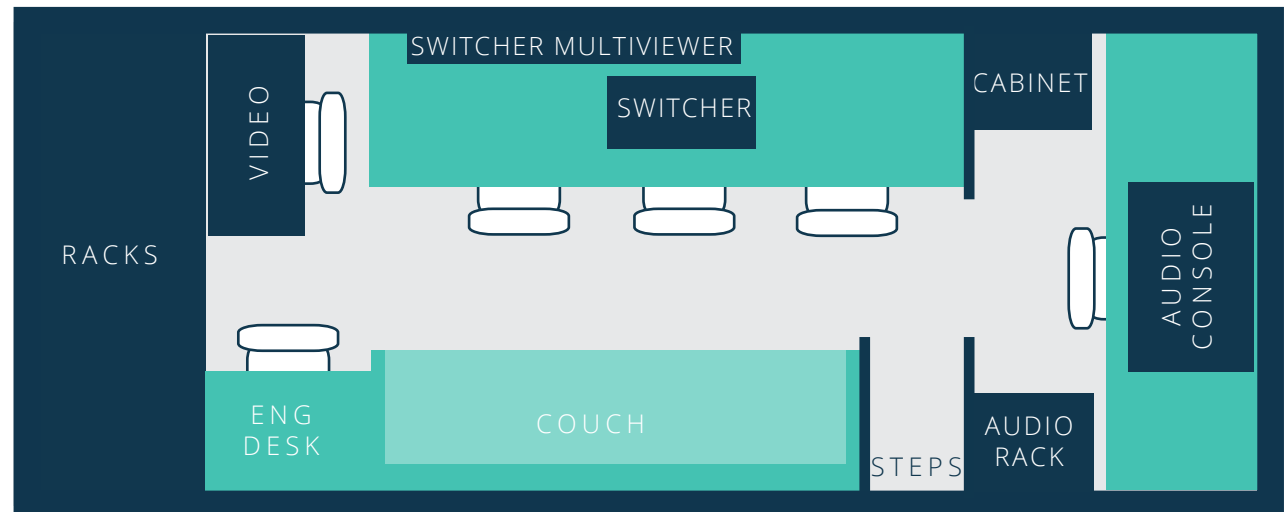

ENCODERS / MODULATORS UPCONVERTERS / DECODERS

(4) Adtec EN81 Encoders (no modulators)
- MPEG 4 4:2:0 and 4:2:2 (no MPEG 2)
- 16 Channels of Audio
(2) Adtec Media Hub 422 Encoders (no modulators)
- MPEG 2/MPEG 4 4:2:0 and 4:2:2
- 8 channels of audio
(2) Ericsson 8 Input MX5210 ASI MUX units
(2) Ericsson AVP 3000 Satellite Modulators
- DVB-S and DVB-S2
- QPSK/8PSK/16APSK/32APSK
(2) Newtec AZ710 KU Band Upconverters
(2) Newtec AZ710 C Band Upconverters
(2) Ericsson RX 8200 Decoders
- MPEG 2 and MPEG 4
- DVB-S and DVB-S2
- QPSK/8PSK/16APSK/32APSK
- 16 channels of audio

VIDEO PRODUCTION

Switcher - ForA HVS-300
1 ME / 8 inputs / 1 Keyer/DSK
2 Still Store
Built-in multiviewer

By Request:
Additional VTR

AUDIO CONSOLE/EQUIPMENT

Yamaha O2R96 Audio Console
- 24 Analog inputs / 4 Analog outputs
- 8 AES pair inputs / 8 AES pair outputs
- 6 AUX outputs
- 1 stereo output
RTS Cronus 32-port intercom
w/ (1) RTS IFB-828 circuits (wired for 5)
(1) RTS SAP-612 (wired for 4)
(2) RTS-PS31
(2) RTS SSA-324
(5) Telephone couplers
(6) Wired intercom positions

CAMERAS AND LENSES

Wired for five cameras by request

208-240V, 100 Amp Single Phase, camlocks

Mobile: 30' L x 13.5' H x 8.5' W
Recommended: 13.5' W