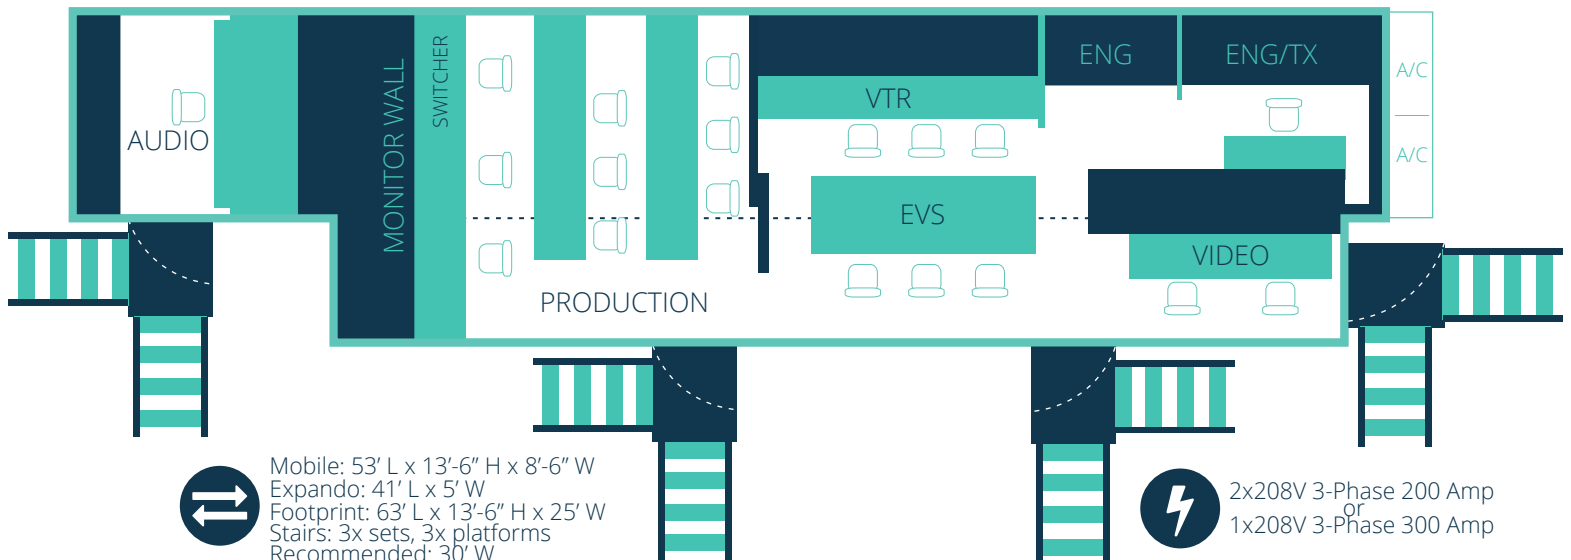

LENSES

- (2) Canon XJ86x9.5
  (4) Canon XJ72x9.5
  w/ semi servo control kits
  built in heaters
  (4) Canon HJ22x7.6
  w/ semi Servo
  (2) Canon HJ11x4.7
  w/ semi Servo

AUDIO CONSOLE

1. CALREC Sigma digital console
   w/ Bluefin, 64 Faders
   Madi I/O
   64 Stereo AES/96 Analog Inputs
   48 Multi Tracks/20 Auxes
   8 Stereo Subgroups
   4 5.1/Stereo/Mono Master
   Surround Spill & Delay Modules
2. By Request:
   Hydra Field Box

AUDIO EQUIPMENT

- (2) Digicart/E w/ 1x ZIP & 1x SD Card
  (1) CD Player/Recorder
  (1) ENCO 8 Ch. DAD Player/Encoder
  (2) DBX 160A Mono Compressors
  (2) DBX 1066 Stereo Compressors
  Dolby 'E' Encoder + Decoder
  Dolby DP570 Audio Tool
  Dolby DP563 Surround Enc.
  Dolby LM100 Loudness Mtr
2. By Request:
   DTS Neural Equipment

MICROPHONES

- (6) Senn. Com Headsets HMD25-1
  (10) Sony ECM 77B Lavs
  (8) Audio-Technica AT-815B
  (4) Senn. MKH 416
  (2) Senn. MKH 70 Shotguns
  (2) Senn. ME 66
  (8) Senn. MD64
  (2) Electrovoice RE-50B

INTERCOM / COMMUNICATIONS

1. RTS Adam Intercom 128x128 matrix
   w/ 16 IFB Channels
   14 KP-12 Panels
   16 KP-32 Master Stations
   16 BP-325 Beltpacks
   20 Assignable 2-W drops
- (6) Telephone Hybrids
  (12) 2/4 Wire
- (1) MADI 64
  Motorola Radio System
  w/ (2) Base Stations (RTS Interfaced)
  (6) Radios
4. By Request:
   RVON Card

SYSTEM EQUIPMENT

1. Evertz EQX Routing Switcher
   w/ 288x180 HD/SD SDI Video
   128x128 AES Audio
   Embed/De-Embed & MADI
   Virtual Monitor Wall via Router (VIPx)
   (24) Up/Down/Cross Frame Syncs
   (2) Tandberg HD Encoder
   (1) Tandberg HD Decoder