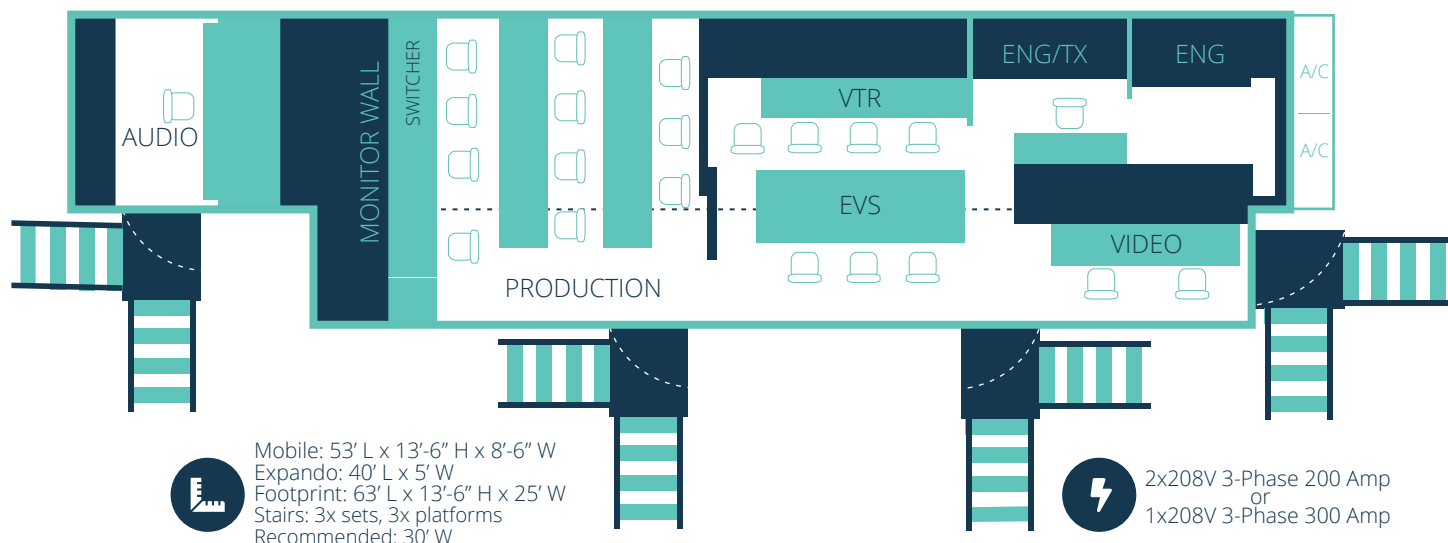

AUDIO CONSOLE

1. CALREC Apollo digital console
2. w/Hydra 2, 144 multilayer faders
   - 16 MADI inputs / 16 MADI outputs
   - 96 Analog inputs / 96 Analog outputs
   - 32 AES inputs / 32 AES outputs
   - Dante interface card
   - Waves SoundGrid w/DTS Neural Plug-ins
3. 1020 DSP Chs. 1024m/512st
- 5.1/Stereo/Mono Master
  - 96 Multitracks
  - 48 Auxes
  - 16 Mains
  - Concord Software v9

1. By Request:
2. Hydra2 Field Box

INTERCOM / COMMUNICATIONS

1. RTS Adam Intercom 240x240 matrix
2. w/ 16 IFB Channels
   - 16 Camera ISO
   - 28 Omneo KP Panels - RVON available
   - 16 BP-325
   - 20 Assignable 2-W drops
- (8) Telephone Hybrids
  (1) RVON-16
  (1) MADI 64
  Motorola Radio System
4. w/ (2) Base stations (RTS interfaced)
   - (6) Handhelds Radios

CAMERAS

- (10) Sony HDC 5500 SMPTE Only
2. 2160p/1080p/1080i/720p Switchable
- (10) HDCU 5500 1080p Camera Base
4. Station w/Joystick RCP
- (1) MSU
  (6) 2" Handheld viewfinders
  (6) HDLA 1500B1 Lens Adapters
  (2) HD POV Cameras
  (3) SHED-HDX w/SHED-BS

1. By Request:
2. Wired for 16 ST 2110 or SDI CCU's

AUDIO EQUIPMENT

- (2) DigitCart E w/SD Card Reader
  (1) CD Player/Recorder
  Waves SoundGrid Extreme Server
2. w/DTS Neural Plug-ins
- (1) DirectOut M.1K2 MADI Router
4. 8x8 BNC I/O, 2x2 SM I/O 2x2 MM I/O

SYSTEM EQUIPMENT

1. GVG/CISCO ST 2100-7 Core
   10.8Tbps Redundant IP fabric
   314x360 Gateway I/O
   24x24 MADI
   32x32 AES
   432x59 Multiviewer
   (30) Frame Syncs
2. w/ U/D/C and Colour Correct
- (32) Fiber Transmit/Receive Paths