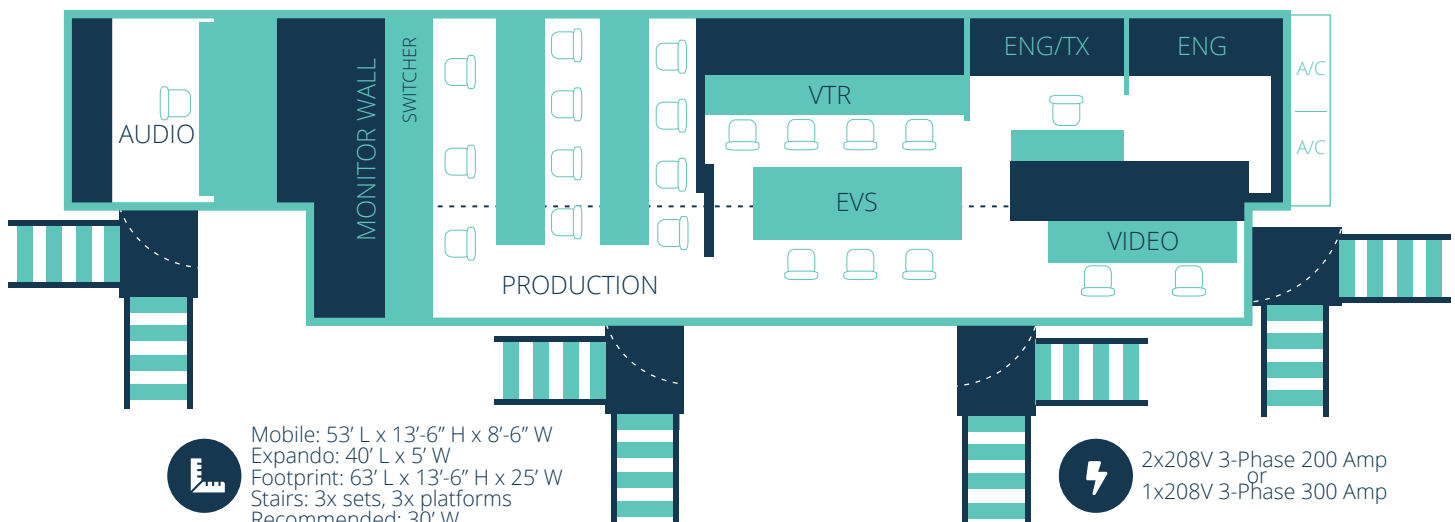

CAMERAS

- (10) SONY HDC2400LDIP
1080p/1080i/720p/24p Switchable
- (10) HDCU2000L 1080p Camera Base
Station w/ Joystick OCP
- (6) 2" Handheld viewfinders
- (6) HDLA 1500B Lens Adapters
- (2) HD POV Camera

- Evertz EQX Routing Switcher
w/ 288x288 HD/SD SDI Video
128x128 AES Audio
Embed/De-Embed & MADI
Virtual Monitor Wall via Router (VIPx)
(24) Up/Down/Cross Frame Syncs

By Request:
HD Encoders and Decoders Package