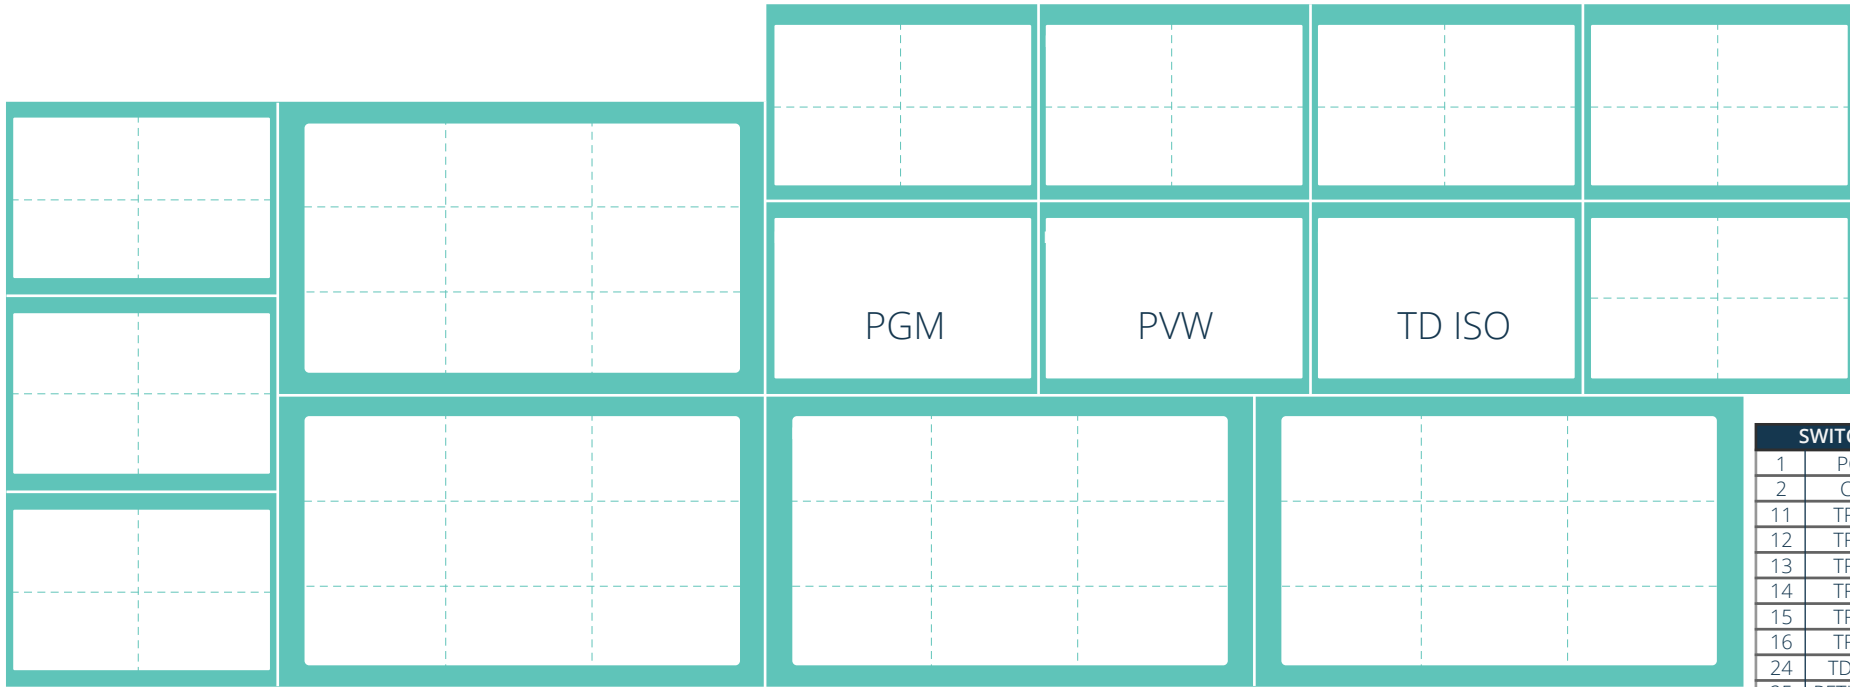

JOURNEY

SWITCHER OUTPUT		
1	PGM	
2	CLN	
11	TRK 1	
12	TRK 2	
13	TRK 3	
14	TRK 4	
15	TRK 5	
16	TRK 6	
24	TD ISO	
25	RETURN 1	
26	RETURN 2	

INPUT	TRUCK NAME	SHOW NAME
1	CCU 1	
2	CCU 2	
3	CCU 3	
4	CCU 4	
5	CCU 5	
6	CCU 6	
7	CCU 7	
8	CCU 8	
9	CCU 9	
10	CCU 10	
11	CCU 11	
12	CCU 12	
13	CCU 13	
14	CCU 14	
15	CCU 15	
16	CCU 16	
17	FS 1	
18	FS 2	
19	FS 3	
20	FS 4	
21	FS 5	
22	FS 6	
23	FS 7	
24	FS 8	
25	FS 9	
26	FS10	

INPUT	TRUCK NAME	SHOW NAME
27	FS 11	
28	FS 12	
29	FS 13	
30	FS 14	
31	FS 15	
32	FS 16	
33	FS 17	
34	FS 18	
35	FS 19	
36	FS 20	
37	EVS 11	
38	EVS 12	
39	EVS 13	
40	EVS 14	
41	EVS 21	
42	EVS 22	
43	EVS 23	
44	EVS 24	
45	EVS 31	
46	EVS 32	
47	EVS 33	
48	EVS 34	
49	EVS 41	
50	EVS 42	
51	EVS 43	
52	EVS 44	

INPUT	TRUCK NAME	SHOW NAME
53	EVS 51	
54	EVS 52	
55	EVS 53	
56	EVS 54	
57	EVS 61	
58	EVS 62	
59	EVS 63	
60	EVS 64	
61	EVS 71	SPOT 1
62	EVS 72	SPOT 2
63	EVS 73	SPOT 3
64	EVS 74	SPOT 4
65	EVS 81	
66	EVS 82	
67	EVS 83	
68	EVS 84	
69	EVS 91	
70	EVS 92	
71	EVS 93	
72	EVS 94	
73	EVS 101	
74	EVS 102	
75	EVS 103	
76	EVS 104	
77	EVS 111	
78	EVS 112	

INPUT	TRUCK NAME	SHOW NAME
79	EVS 113	
80	EVS 114	
81	EVS 121	
82	EVS 122	
83	EVS 123	
84	EVS 124	
85	HD TEST	
86	HD BLACK	
87	CLIP 1F	
88	CLIP 2F	
89	CLIP 3F	
90	CLIP 4F	
91	CLIP 1K	
92	CLIP 2K	
93	CLIP 3K	
94	CLIP 4K	
95	CG 11F	DUET 1
96	CG 12F	DUET 2
97	CG 21F	
98	CG 22F	
99	CG 11K	DUET 1 KEY
100	CG 12K	DUET 2 KEY
101	CG 21K	
102	CG 22K	
103	BUG DK 2F	
104	BUG DK 3F	

INPUT	TRUCK NAME	SHOW NAME
105	BUG DK 2K	
106	BUG DK 3K	
107	XD CAM	
108		
109		
110		
111		
112		
113		
114		
115		
116		
117		
118		
119		
120		
121		
122		
123		
124		
125		
126		
127		
128