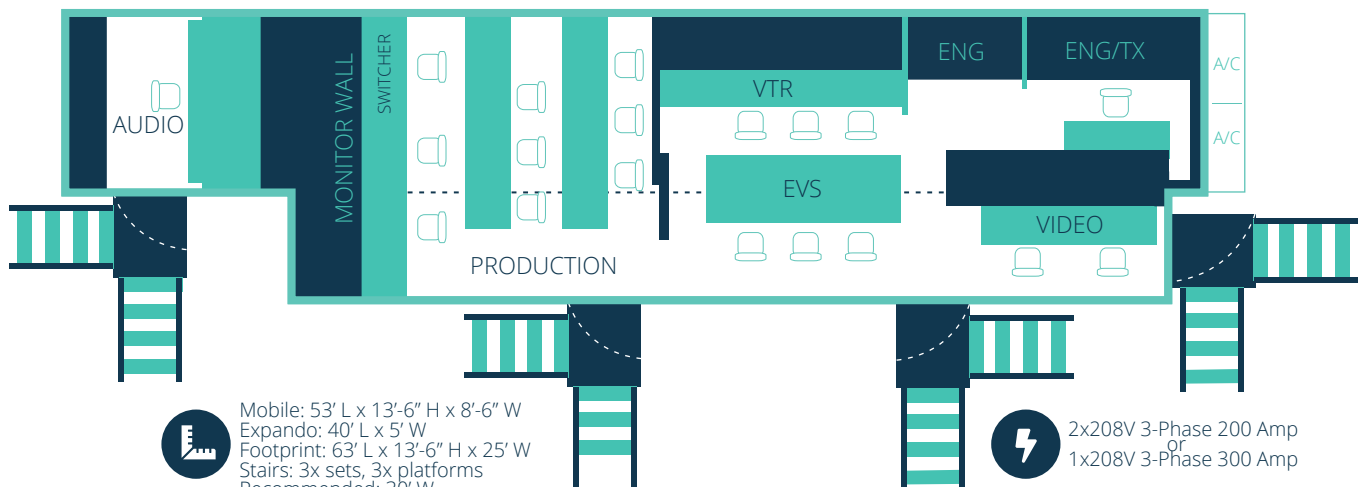

CAMERAS

(10) SONY HDC2400LDIP
1080p/1080i/720p/24p Switchable
(10) HDCU2000L 1080p Camera Base
Station w/ Joystick OCP
(6) 2" Handheld viewfinders
(6) HDLA 1500B Lens Adapters
(2) HD POV Camera

By Request:
Additional Cameras - Wired for 16

Evertz EQX Routing Switcher
w/ 288x288 HD/SD SDI Video
128x128 AES Audio
Embed/De-Embed & MADI
Virtual Monitor Wall via Router (VIPx)
(24) Up/Down/Cross Frame Syncs

By Request:
HD Encoders & Decoders Package