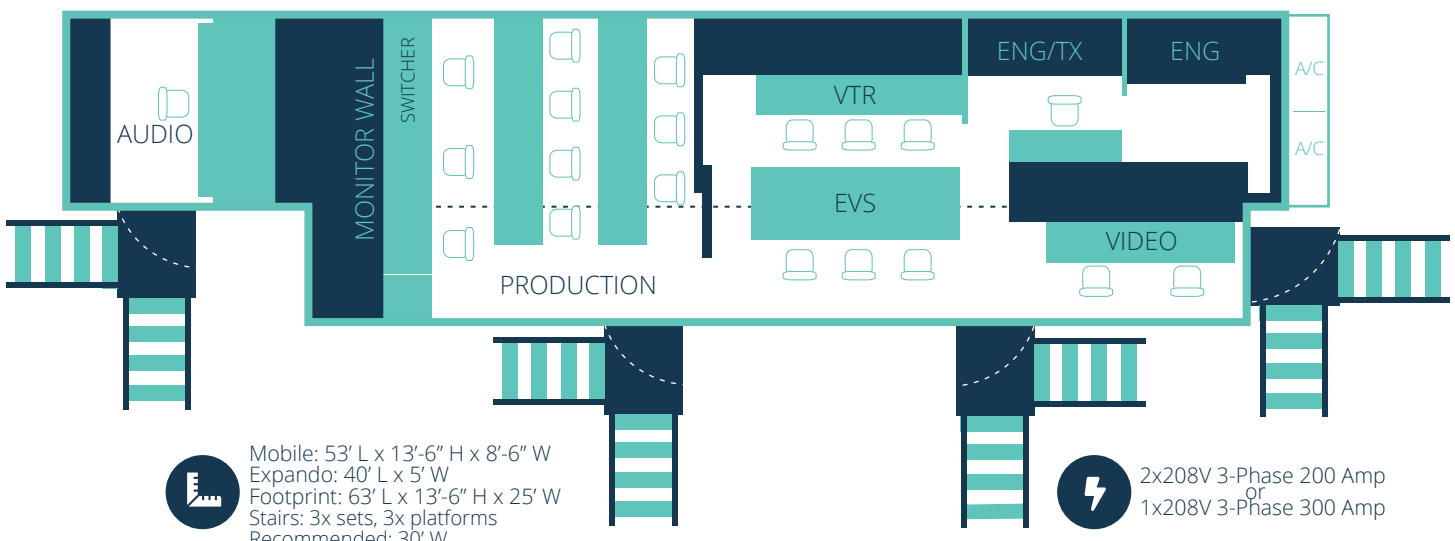

By Request:

Hydra2 Field Box

MICROPHONES

- (6) Senn. Com Headsets HMD26-11
- (10) Senn. MKE1-5 Lavs
- (6) Senn. MKH 416
- (7) Senn. MKH 70 Shotguns
- (5) Senn. ME 66
- (8) Senn. MD 46
- (2) Electrovoice RE 50B
- (2) Senn. MKH 8070

INTERCOM / COMMUNICATIONS

RTS Adam Intercom 128x128 matrix
w/ 16 IFB Channels
16 Camera ISO
20 KP panels (2 w/ RVON)
16 BP-325 Beltpacks
20 Assignable 2-W drops
(8) Telephone Hybrids
(12) 2/4 Wire
(4) Channels I/C over coax
(8) Channels I/C as AES
(1) MADI 64
(1) RVON Card
Motorola Radio system
w/ (2) Base stations (RTS Interfaced)
(6) Handheld Radios

CAMERAS

- (10) SONY HDC-4300L w/4K License
  1080p/1080i/720p/24p Switchable
- (10) HDCU2500L 1080p Camera Base
  Station w/ Joystick OCP
- (4) 2" Handheld viewfinders
- (6) HDLA 1500B1 Lens Adapters
- (2) HD POV Camera

By Request:

Additional Cameras - Wired for 16

AUDIO EQUIPMENT

- (1) DigiCart/E w/ SD Card Reader
- (1) DigiCart/E w/ ZIP Disk Reader
- (1) CD Player/Recorder
- (1) DBX 1066 Stereo Compressors

By Request:

WAVES SoundGrid Extreme Server
w/DTS Neural equipment

SYSTEM EQUIPMENT

Evertz EQX Routing Switcher
w/ 378x414 HD/SD SDI Video
48x96 AES Audio
Embed/De-Embed & MADI
Virtual Monitor Wall via Router (VIP)
(30) Up/Down/Cross Frame Syncs
(32) Fiber Transmit/Receive Paths

By Request:

HD Encode and Decode Package