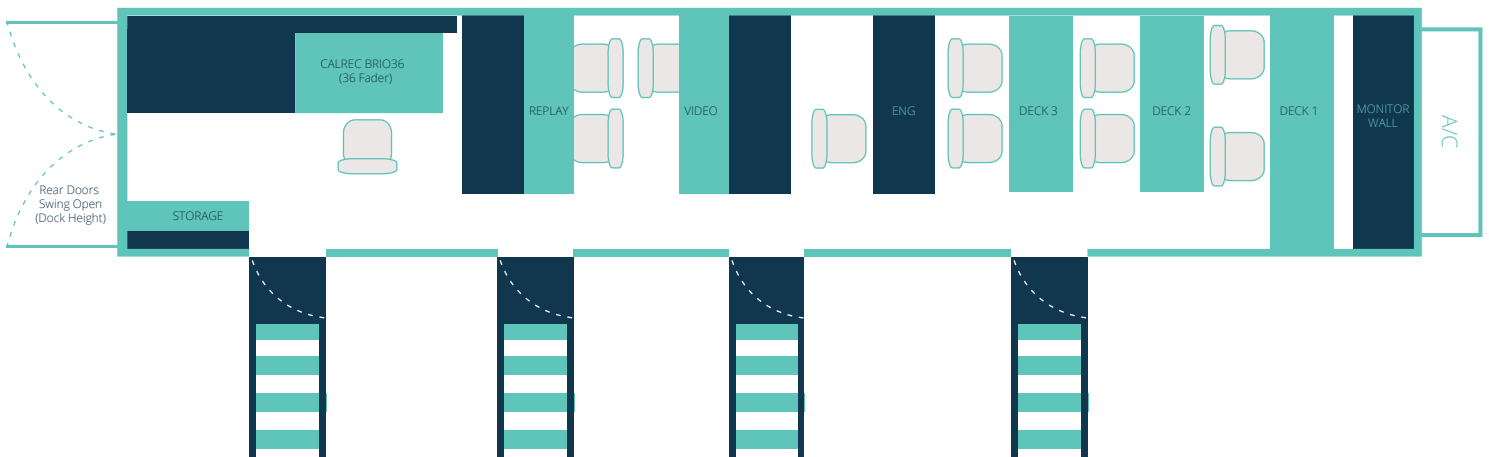

## INTERCOM / COMMUNICATIONS

- RTS Adam Intercom 56x56 matrix w/8 IFB Channels
- 8 Assignable 2-W drops
- 15 BP325 Beltpacks
- 11 intercom positions
- 12 4030 IFB Beltpacks
- RTS SAP 1626 Source Panel
- (8) Telephone Hybrids

## CAMERAS

- (5) Sony HDC1500R Cameras 1080i/720p switchable
- (7) HDCU1000 Camera Base Station w/ Joystick OCP
- (5) 2" Handheld viewfinders
- (2) HDLA1500B1 Lens Adapter
- (2) HDC-1000 Hard Camera Head
- (2) 7" Build-Up viewfinders
- (2) HD POV Cams

Mobile: 48' L x 13'-6" H x 8'-5" W  
Footprint: 63' L x 13'-6" H x 20' W  
Stairs: 2x sets, 2x platforms  
Recommended: 25' W

1x208V 3-Phase 200 Amp