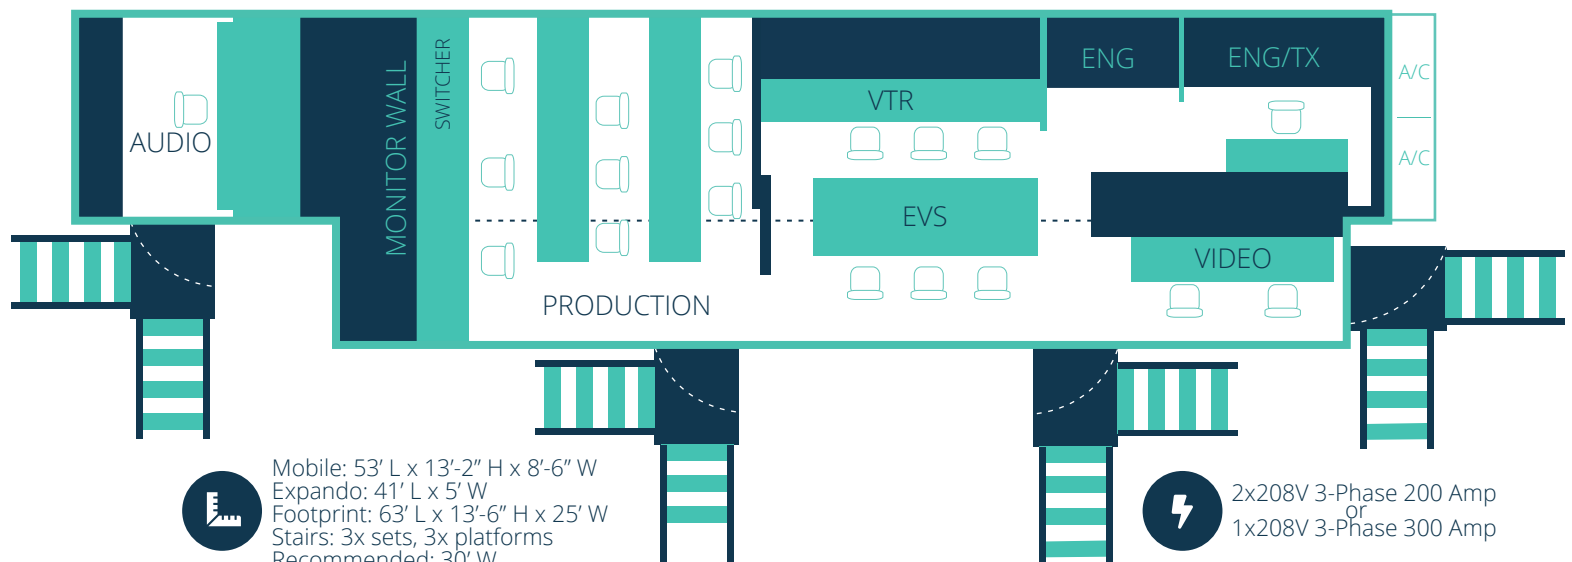

AUDIO CONSOLE

CALREC Sigma digital console
w/ Bluefin, 64 Faders
360 Equiv Mono Ch
64 Stereo AES/96 Analog Inputs
48 Multi Tracks/20 Auxes/2 MADI
8 Stereo Subgroups
4 5.1/Stereo/Mono masters
Surround Spill & Delay Modules
Madi I/O

By Request:
Hydra Field Box

MICROPHONES

- (6) Senn Com Headsets HMD26-II-100-8
- (10) Sony ECM 77B Lavs
- (6) Audio-Technica AT-8015
- (4) Senn. MKH 416
- (2) Senn. MKH 70 shotguns
- (2) Senn. ME 66
- (8) Senn. MD 46

INTERCOM / COMMUNICATIONS

- RTS Adam Intercom 128x128 matrix
  w/ 16 IFB Channels
  14 KP-12 Panels
  16 KP-32 Master Stations
  14 BP-325 Beltpacks
  20 Assignable 2-W drops
- (6) Telephone Hybrids
  (12) 2/4 Wire
- (1) MADI 64
- (1) RVON Card
- Motorola Radio System
  (2) Base Stations (RTS Interfaced)
- (6) Radios

CAMERAS

- (10) Sony HDC-1500R Cameras
  1080i/720p/24p Switchable format
- (6) 2" Handheld Viewfinders
- (6) Sony HDLA 1500B Lens Adapters
- (1) Clock Camera
- (1) HD POV Cameras

By Request:
Additional Cameras - Wired for 16

AUDIO EQUIPMENT

- (2) Digicart/E w/ 1x Zip & 1x SD Card
- (1) CD Player/Recorder
- (2) DBX 160A Mono Compressors
- (2) DBX 1066 Stereo Compressors
- Dolby LM100 Loudness Mtr

By Request:
DTS Neural Equipment

SYSTEM EQUIPMENT

- Evertz EQX Routing Switcher
  w/ 288x180 HD/SD SDI Video
  128x128 AES Audio
  Embed/De-Embed & MADI
  Virtual Monitor Wall via Router (VIPx)
- (24) Up/Down/Cross Frame Syncs