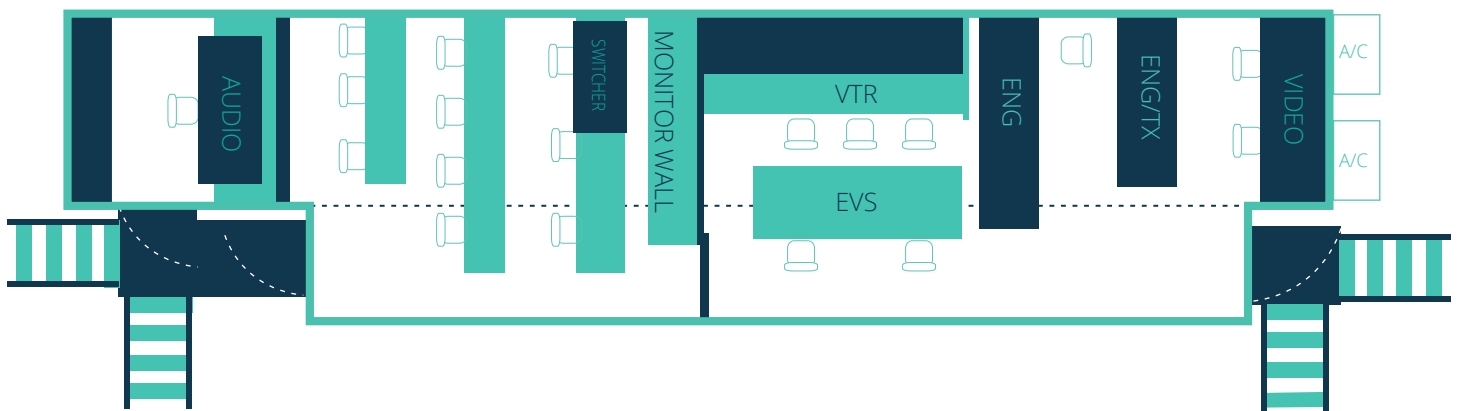

By Request:
Additional VTR/EVS - Wired for 4VTR/4EVS

AUDIO CONSOLE

- Calrec Omega - 56 Fader
  w/ Bluefin
  96 mono/35 surround/72 stereo ch
  64 stereo AES In/Out
  96 Stereo Analog In/Out
  48 Multi Tracks/20 Auxes/2 MADI
  8 Stereo Subgroups
  2 5.1/Stereo/Mono masters
  Surround Spill & Delay Modules

INTERCOM / COMMUNICATIONS

- RTS Adam Intercom 88x88 matrix
  w/ 16 IFB Channels
  14 Camera Iso
  13 KP-32 Master Stations
  15 BP-325 Beltpacks
  20 Assignable 2-W drops
- (1) Gentner Digital Hybrid
- (4) Telephone Hybrids
  (10) 2/4 Wire
  Motorola Radio System
  w/ (1) Base station (RTS interfaced)
  (6) Handheld radios

CAMERAS

- (9) SONY HSC300R
  1080i/720p/24p Switchable
- (9) HSCU300R Camera Base
  Station w/ Joystick OCP
- (4) 2" Handheld viewfinders
- (6) HDLA 1500B1 Lens Adapters
- (1) HD POV Cam

By Request:
Additional Cameras - Wired for 14

AUDIO EQUIPMENT

- (1) Digicart DCEM-3000 w/ SD Reader
- (1) Digicart II with SD Reader
- (1) Sony CD - CDP-D11
- (2) DBX 160A Mono Compressors
- (4) DBX 1066 Stereo Compressors
- (1) Aphex 105 Noise Gate
- Dolby 'E' Encoder + Decoder
- Dolby DPS63 Surround Dec.
- Dolby DP563 Surround Enc.
- Dolby LM100 Loudness Mtr

SYSTEM EQUIPMENT

- Harris Platinum/Integrator Router
  w/ 64x64 HDSDI
  128x128 AES
  32x32 Analog Video
- Virtual Monitor Wall
  (20) Up/Down/Cross Frame Syncs
- (2) Tandberg 5782 Encoder
- (2) Tandberg 6610 Modulator
- (1) Tandberg 1290 Receiver

Mobile: 53' L x 13'-6" H x 8'-6" W
Expando: 38' L x 4'-5" W
FootPrint: 53' L x 13'-6" H x 25' W
Stairs: 2x sets, 2x platforms
Recommended: 30' W

208V 3-Phase 200 Amp