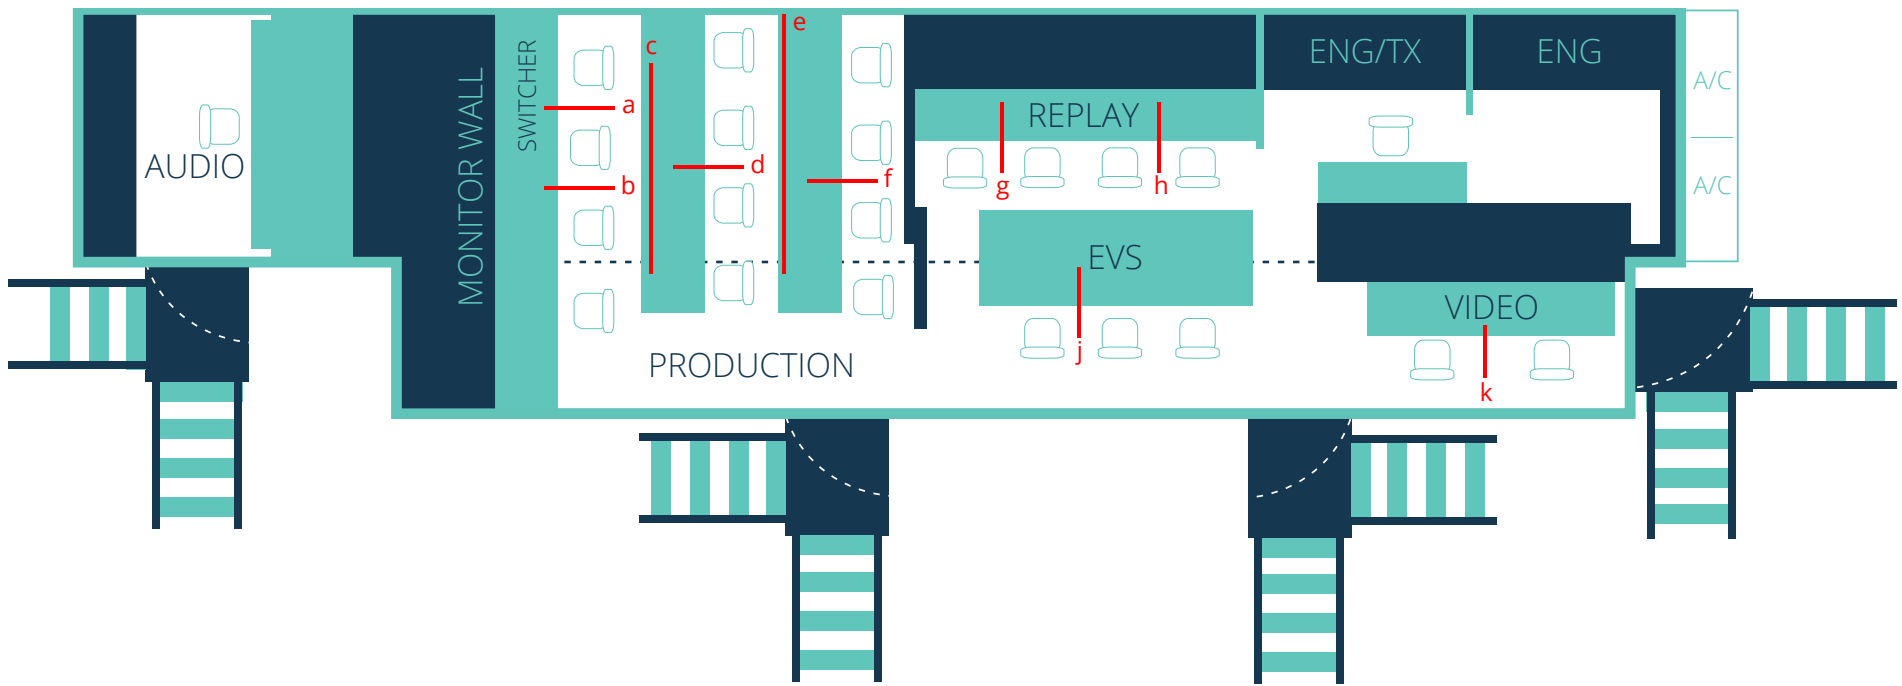

OUTPUT	SOURCE	SHOW NAME
25		
26	DSK	
27		
28		
29		
30	ME1 PREVIEW	
31		
32		
33		
34	ME2 PREVIEW	
35		
36		
37		
38	ME3 PREVIEW	
39		
40		
41		
42	TRUNK 1	
43		
44		
45		
46	TRUNK 2	
47		
48		

OUTPUT	SOURCE	SHOW NAME
49		
50	TRUNK 3	
51		
52		
53		
54	TRUNK 4	
55		
56		
57		
58	TRUNK 5	
59		
60		
61		
62	TRUNK 6	
63		
64		
65		
66	TRUNK 7	
67		
68		
69		
70	TRUNK 8	
71		
72		

OUTPUT	SOURCE	SHOW NAME
73		
74	ME4 PROGRAM	
75		
76		
77		
78	ME4 PREVIEW	
79		
80		
81		
82	RETURN 1	
83		
84		
85		
86	RETURN 2	
87		
88		
89	CLIP STORE 1 FILL	
90	CLIP STORE 1 KEY	
91	CLIP STORE 2 FILL	
92	CLIP STORE 2 KEY	
93	CLIP STORE 3 FILL	
94	CLIP STORE 3 KEY	
95	CLIP STORE 4 FILL	
96	CLIP STORE 4 KEY	

# VISTA<sup>4K</sup>

# VISTA - PARTITIONS

NOTE: this is a sample layout and partitions can be configured to suit each individual production

PARTITION	SIZE
a	24" x 32"
b	24" x 32"
c	18" x 40"
d	24" x 24"
e	24" x 84"

PARTITION	SIZE
f	24" x 24"
g	24" x 24"
h	24" x 24"
i	18" x 88"