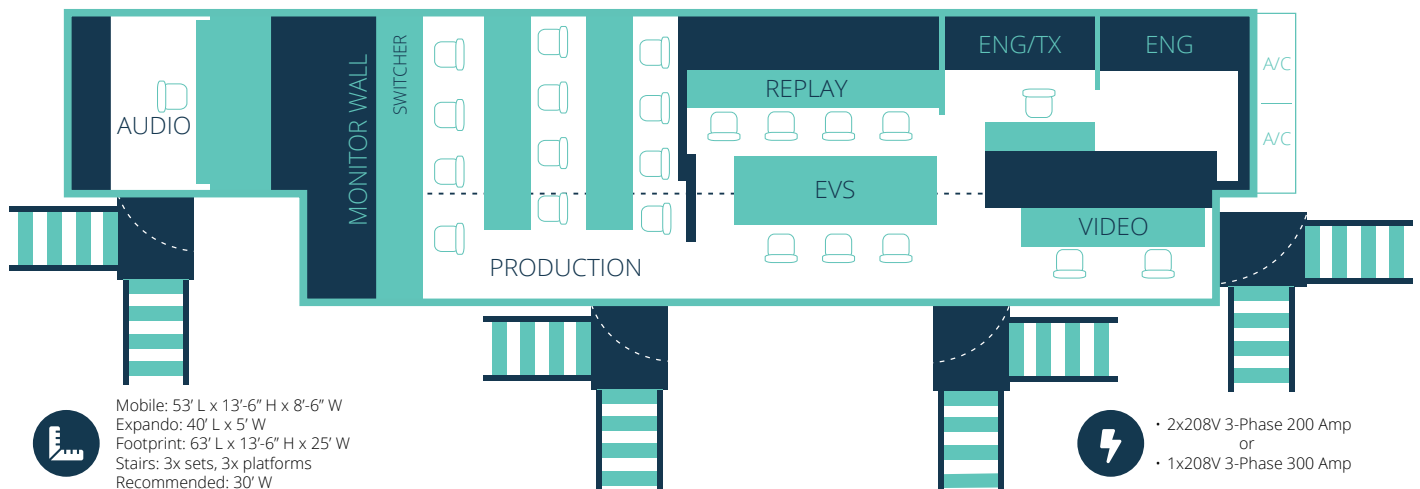

AUDIO CONSOLE

1. CALREC Apollo digital console
2. w/ Hyrda2, 144 multilayer faders
   - MADI I/O
   - 96 Analog inputs/96 Analog outputs
   - 64 AES Inputs/64 AES Outputs
   - 5.1/Stereo/Mono Master
   - WAVES SoundGrid w/DTS Neural Plug-Ins
3. 1020 DSP Chs. 1024m/512s
4. 96 Track
   - 48 Auxes
   - 16 Mains (surround)
5. Concord Software v8

By Request:

- Hydra2 Field Box

MICROPHONES

- (6) Senn. Com Headsets HMD27
- (10) Senn. MKE1-5 Lavs
- (6) Senn. MKH 416
- (4) Senn. MKH 8070
- (6) Senn. ME 66
- (8) Senn. MD 46
- (2) Electrovoice RE 50B

INTERCOM / COMMUNICATIONS

1. RTS Adam Intercom 160x160 matrix
2. w/ 16 IFB Channels
   - 20 Camera ISO
   - 30 KP panels (2 w/ RVON)
   - 16 BP-325 Beltpacks
   - 20 Assignable 2-W drops
- (8) Telephone Hybrids
- (1) MADI 64
- (4) Channels I/C over coax
6. Motorola Radio system
7. w/ (2) Base stations (RTS Interfaced)
   - (6) Handheld Radios

By Request:

- RVON Card

AUDIO EQUIPMENT

- (2) DigiCart/E w/ SD Card Reader
- (1) CD Player/Recorder
3. WAVES SoundGrid Extreme Server
4. w/DTS Neural Plug-Ins

SYSTEM EQUIPMENT

1. Evertz EQX Routing Switcher
2. w/ 558x576 3GSDI Video
   - 48x96 AES Audio
   - Embed/De-Embed & MADI
3. Virtual Monitor Wall via Router (VIP)
- (30) HD Frame Syncs
- (40) HD Downconverters
- (2) HD Up/Down/Cross Frame Syncs
7. w/ Audio
- (32) Fiber Transmit/Receive Paths

By Request:

- HD Encode and Decode Package

Mobile: 53' L x 13'-6" H x 8'-6" W
Expando: 40' L x 5' W
Footprint: 63' L x 13'-6" H x 25' W
Stairs: 3x sets, 3x platforms
Recommended: 30' W

- 2x208V 3-Phase 200 Amp or
- 1x208V 3-Phase 300 Amp