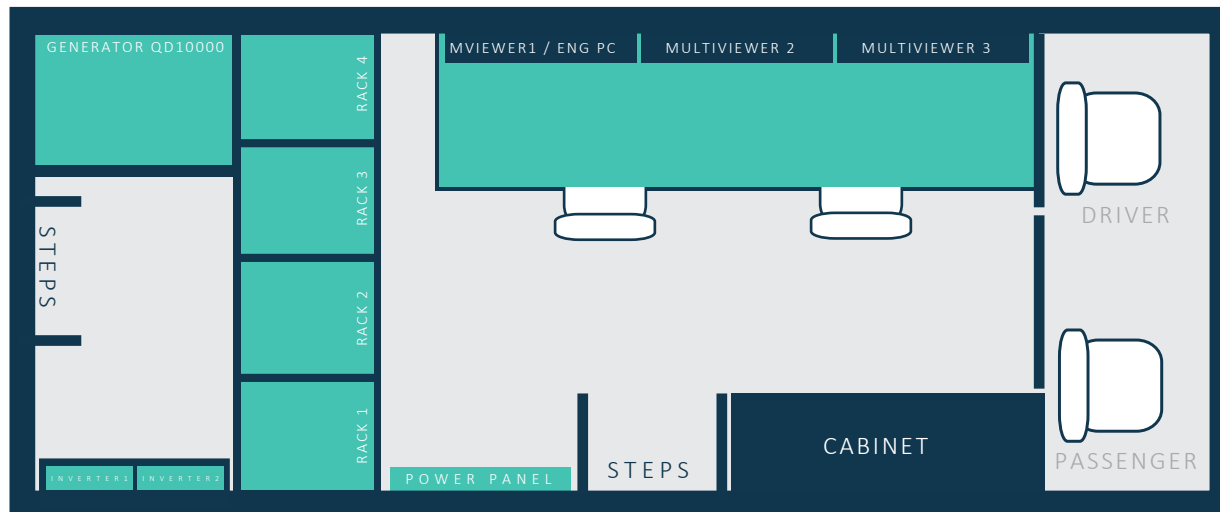

## SATELLITE UPLINK KU BAND

- AVL 2.4M C/KU SNG Antenna with AvL 2 Axis Postioner AVL AAq Controller
- IRT MAIN 500W Ext. Ku-Band BUC Powered by GaN Technology
- IRT BACKUP 500W Ext. Ku-Band BUC Powered by GaN Technology
- 500W Ku-Band BUC ODU 1:1 Redundancy System
- AVCOM Spectrum Analyser

## SYSTEM EQUIPMENT

- 32x32 Ross Ultrix Router (embedded audio and MADI)
  - 02x Ultritouch Router Panel
- 01x XRF1A 16x16 RF Router
- 01x iAM-12G-SDI Audio Monitor
- 02x RTS KP-3016
- 01x Telestream Prism
- 02x Evertz 7881MUX-LITE-IP
- 02x Evertz 7880IP-ASI-IP

- 125V-250V, 50 Amp Two Phases - Twist Lock
- Cummins Generator - QD10000
- Battery Pack

Mobile: 24.5' L x 13.5' H x 8' W  
Recommended: 12' W