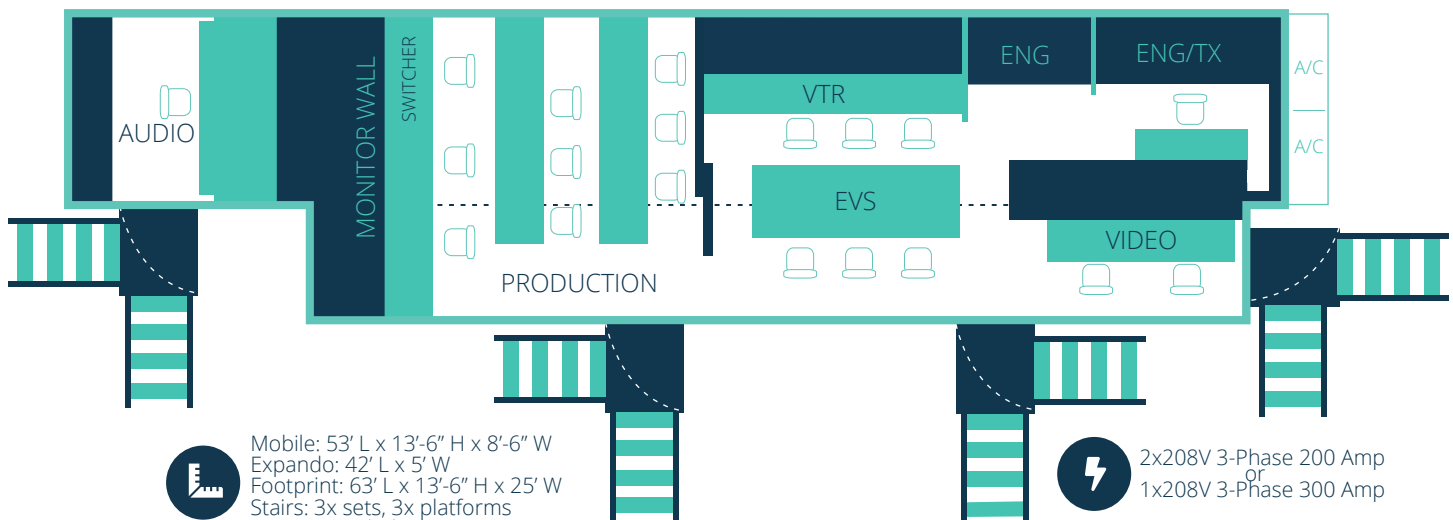

By Request:
Additional VTR/EVS - Wired for 6VTR/5EVS

AUDIO CONSOLE

Artemis Light digital console
w/ 32 Physical Faders
MADI I/O
96x96 Analog IO
64x64 AES IO
3 32x32 Analog BOBs
2 32x32 AES BOBs
Up to 48 subgroups
24 Auxes

INTERCOM / COMMUNICATIONS

RTS Adam Intercom 96x96 matrix
w/ 16 IFB Channels
16 Camera ISO
19 KP-32/96
16 BP-325 Beltpacks
20 Assignable 2-W drops
(6) Telephone Hybrids
(10) 2/4 Wire
Motorola Radio system
w/ (2) Base Stations (RTS Interfaced)
(6) Radios

By Request:
RVON Card

CAMERAS

(10) Sony HSC300 Cameras
1080i/720p Switchable
(10) HSCU300 Camera Base Station
w/ Joystick OCP
(6) 2" Handheld viewfinders
(6) HDLA 1500B1 Lens Adapters
(2) HD POV Cameras

By Request:
Additional Cameras - Wired for 16

AUDIO EQUIPMENT

(1) Digicart II Plus w/ Zip Drive
(1) Digicart E w/ SD card
(1) CD Player/Recorder
(1) 8 Ch ENCO DAD Player Recorder
(2) DBX 160A Mono Compressors
(2) DBX 1066 Stereo Compressors
Dolby 'E' Encoder + Decoder
Dolby DP570 Audio Tool
Dolby DP563 Surround Enc.
Dolby LM100 Loudness Mtr

By Request:
DTS Neural Equipment

SYSTEM EQUIPMENT

GVG Routing Switcher
w/ 96x64 HD SDI Video
128x256 SD SDI Video
96x64 AES Audio
Virtual Monitor Wall via Router (VIPx)
(20) Up/Down/Cross Frame Syncs
(18) Broadcast Quality Down Converters
(2) Tandberg HD Encoders
(1) Tandberg HD Decoder