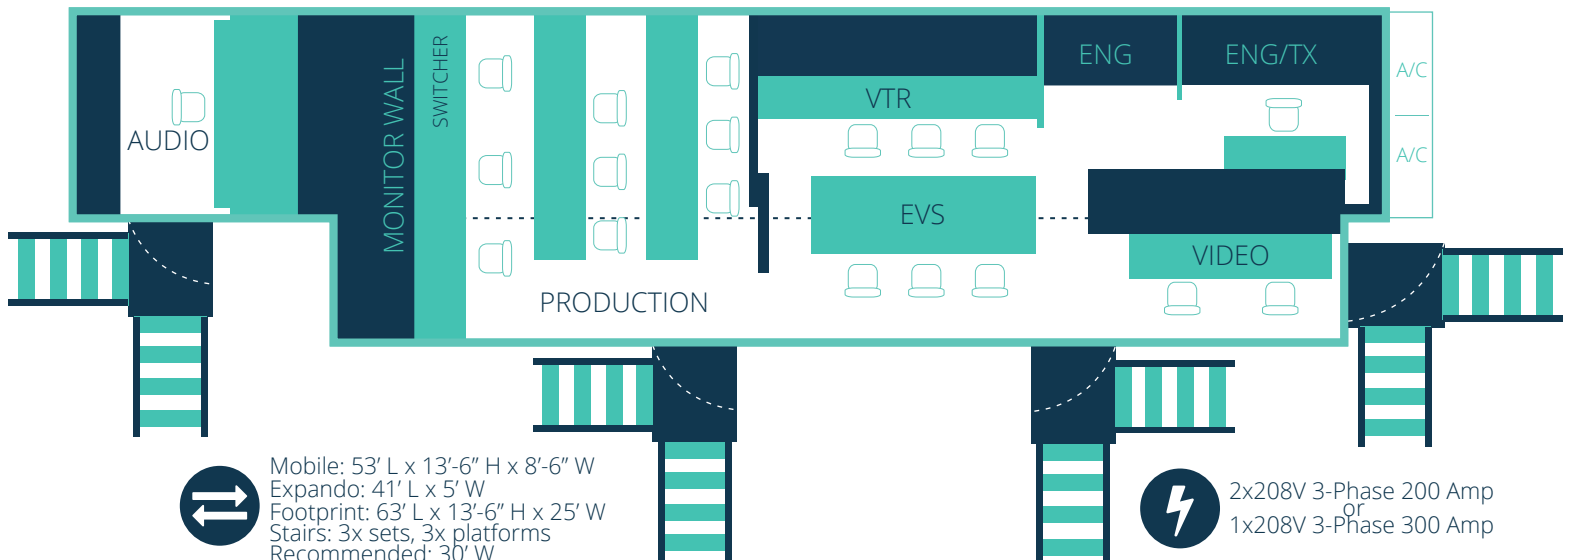

LENSES

- (2) Canon XJ86x9.5
  (4) Canon XJ72x9.5
  w/ semi servo control kits
  built in heaters
  (4) Canon HJ22x7.6
  w/ semi Servo
  (2) Canon HJ11x4.7
  w/ semi Servo

AUDIO CONSOLE

1. CALREC Sigma digital console
   w/ Bluefin, 64 Faders
   Madi I/O
   64 Stereo AES/96 Analog Inputs
   48 Multi Tracks/20 Auxes
   8 Stereo Subgroups
   4 5.1/Stereo/Mono Master
   Surround Spill & Delay Modules
2. By Request:
   Hydra Field Box

AUDIO EQUIPMENT

- (2) Digicart/E w/ 1x ZIP & 1x SD Card
  (1) CD Player/Recorder
  (1) ENCO 8 Ch. DAD Player/Encoder
  (2) DBX 160A Mono Compressors
  (2) DBX 1066 Stereo Compressors
  Dolby 'E' Encoder + Decoder
  Dolby DP570 Audio Tool
  Dolby DP563 Surround Enc.
  Dolby LM100 Loudness Mtr
2. By Request:
   DTS Neural Equipment

MICROPHONES

- (6) Senn. Com Headsets HMD25-1
  (10) Sony ECM 77B Lavs
  (8) Audio-Technica AT-815B
  (4) Senn. MKH 416
  (2) Senn. MKH 70 Shotguns
  (2) Senn. ME 66
  (8) Senn. MD64
  (2) Electrovoice RE-50B

INTERCOM / COMMUNICATIONS

1. RTS Adam Intercom 128x128 matrix
   w/ 16 IFB Channels
   14 KP-12 Panels
   16 KP-32 Master Stations
   16 BP-325 Beltpacks
   20 Assignable 2-W drops
- (6) Telephone Hybrids
  (12) 2/4 Wire
- (1) MADI 64
  Motorola Radio System
  w/ (2) Base Stations (RTS Interfaced)
  (6) Radios
4. By Request:
   RVON Card

SYSTEM EQUIPMENT

1. Evertz EQX Routing Switcher
   w/ 288x180 HD/SD SDI Video
   128x128 AES Audio
   Embed/De-Embed & MADI
   Virtual Monitor Wall via Router (VIPx)
   (24) Up/Down/Cross Frame Syncs
   (2) Tandberg HD Encoder
   (1) Tandberg HD Decoder