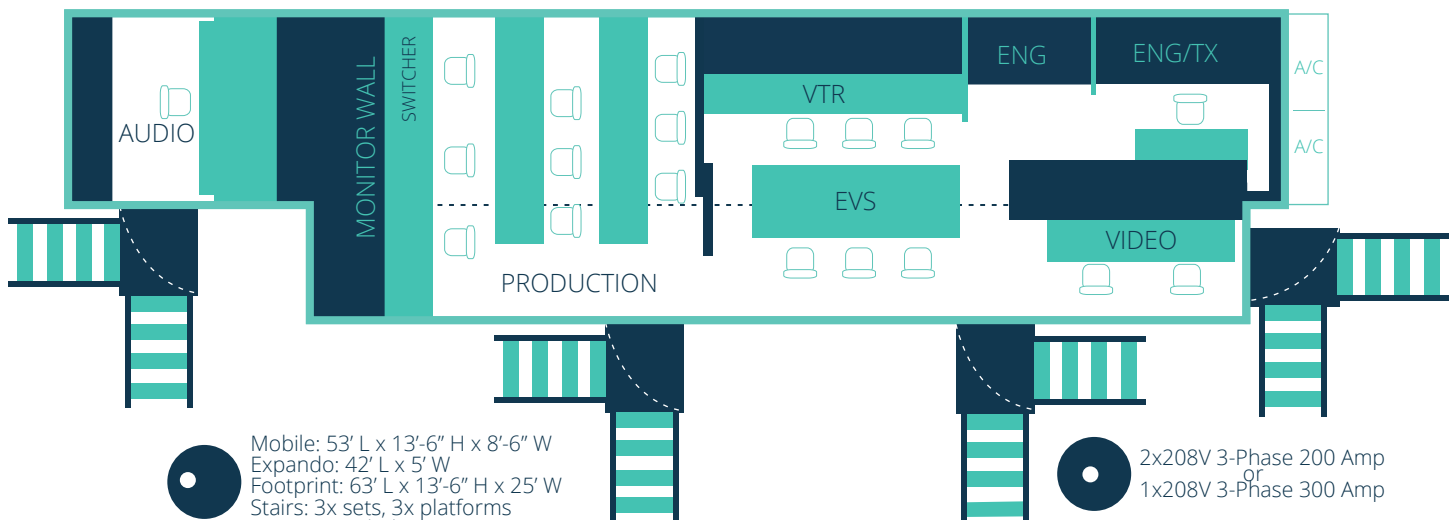

By Request:
Additional VTR/EVS - Wired for 6VTR/5EVS

AUDIO CONSOLE

CALREC Brio 36 digital console
w/ 36 PhysicalFaders
MADI I/O
88x80 Analog IO
72x72 AES IO
2 32x32 Analog BOBs
2 32x32 AES BOBs
8 Stereo subgroups
24 Auxes

INTERCOM / COMMUNICATIONS

RTS Adam Intercom 96x96 matrix
w/ 16 IFB Channels
16 Camera ISO
19 KP-32/96
16 BP-325 Beltpacks
20 Assignable 2-W drops
(6) Telephone Hybrids
(10) 2/4 Wire
Motorola Radio system
w/ (2) Base Stations (RTS Interfaced)
(6) Radios

By Request:
RVON Card

CAMERAS

(10) Sony HSC300 Cameras
1080i/720p Switchable
(10) HSCU300 Camera Base Station
w/ Joystick OCP
(6) 2" Handheld viewfinders
(6) HDLA 1500B1 Lens Adapters
(2) HD POV Cameras

By Request:
Additional Cameras - Wired for 16

AUDIO EQUIPMENT

(1) Digicart II Plus w/ Zip Drive
(1) Digicart E w/ SD card
(1) CD Player/Recorder
(1) 8 Ch ENCO DAD Player Recorder
(2) DBX 160A Mono Compressors
(2) DBX 1066 Stereo Compressors
Dolby 'E' Encoder + Decoder
Dolby DP570 Audio Tool
Dolby DP563 Surround Enc.
Dolby LM100 Loudness Mtr

By Request:
DTS Neural Equipment

SYSTEM EQUIPMENT

GVG Routing Switcher
w/ 96x64 HD SDI Video
128x256 SD SDI Video
96x64 AES Audio
Virtual Monitor Wall via Router (VIPx)
(20) Up/Down/Cross Frame Syncs
(18) Broadcast Quality Down Converters
(2) Tandberg HD Encoders
(1) Tandberg HD Decoder