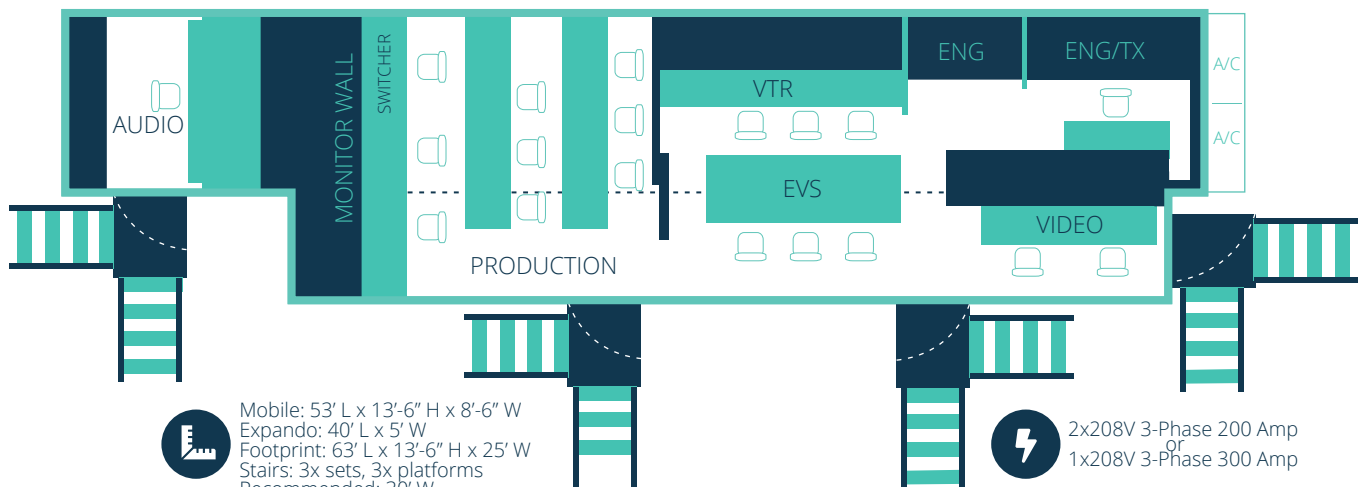

CAMERAS

- (10) SONY HDC2400LDIP
1080p/1080i/720p/24p Switchable
(10) HDCU2000L 1080p Camera Base
Station w/ Joystick OCP
(6) 2" Handheld viewfinders
(6) HDLA 1500B Lens Adapters
(2) HD POV Camera

By Request:
Additional Cameras - Wired for 16

AUDIO EQUIPMENT

- (2) DigiCart/E w/ 1x Zip and 1x SD Card
(1) CD Player/Recorder
(2) DBX 160A Mono Compressors
(2) DBX 1066 Stereo Compressors
Dolby LM100 Loudness Mtr

By Request:
DTS Neural equipment

SYSTEM EQUIPMENT

- Evertz EQX Routing Switcher
w/ 288x288 HD/SD SDI Video
128x128 AES Audio
Embed/De-Embed & MADI
Virtual Monitor Wall via Router (VIPx)
(24) Up/Down/Cross Frame Syncs

By Request:
HD Encoders & Decoders Package