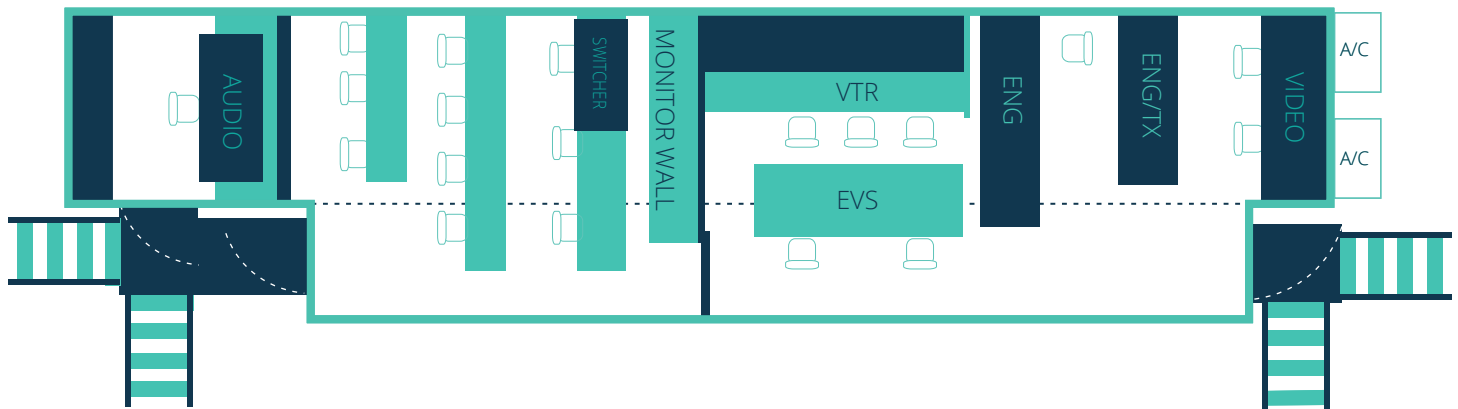

By Request:
Additional VTR/EVS - Wired for 4VTR/4EVS

AUDIO CONSOLE

- Calrec Omega - 56 Fader
  w/ Bluefin
  96 mono/35 surround/72 stereo ch
  64 stereo AES In/Out
  96 Stereo Analog In/Out
  48 Multi Tracks/20 Auxes/2 MADI
  8 Stereo Subgroups
  2 5.1/Stereo/Mono masters
  Surround Spill & Delay Modules

INTERCOM / COMMUNICATIONS

- RTS Adam Intercom 88x88 matrix
  w/ 16 IFB Channels
  14 Camera Iso
  13 KP-32 Master Stations
  15 BP-325 Beltpacks
  20 Assignable 2-W drops
- (1) Gentner Digital Hybrid
- (4) Telephone Hybrids
  (10) 2/4 Wire
  Motorola Radio System
  w/ (1) Base station (RTS interfaced)
  (6) Handheld radios

CAMERAS

- (9) SONY HSC300R
  1080i/720p/24p Switchable
- (9) HSCU300R Camera Base
  Station w/ Joystick OCP
- (4) 2" Handheld viewfinders
- (6) HDLA 1500B1 Lens Adapters
- (1) HD POV Cam

By Request:
Additional Cameras - Wired for 14

AUDIO EQUIPMENT

- (1) Digicart DCEM-3000 w/ SD Reader
- (1) Digicart II with SD Reader
- (1) Sony CD - CDP-D11
- (2) DBX 160A Mono Compressors
- (4) DBX 1066 Stereo Compressors
- (1) Aphex 105 Noise Gate
- Dolby 'E' Encoder + Decoder
- Dolby DPS63 Surround Dec.
- Dolby DP563 Surround Enc.
- Dolby LM100 Loudness Mtr

SYSTEM EQUIPMENT

- Harris Platinum/Integrator Router
  w/ 64x64 HDSDI
  128x128 AES
  32x32 Analog Video
- Virtual Monitor Wall
  (20) Up/Down/Cross Frame Syncs
- (2) Tandberg 5782 Encoder
- (2) Tandberg 6610 Modulator
- (1) Tandberg 1290 Receiver

Mobile: 53' L x 13'-6" H x 8'-6" W
Expando: 38' L x 4'-5" W
FootPrint: 53' L x 13'-6" H x 25' W
Stairs: 2x sets, 2x platforms
Recommended: 30' W

208V 3-Phase 200 Amp